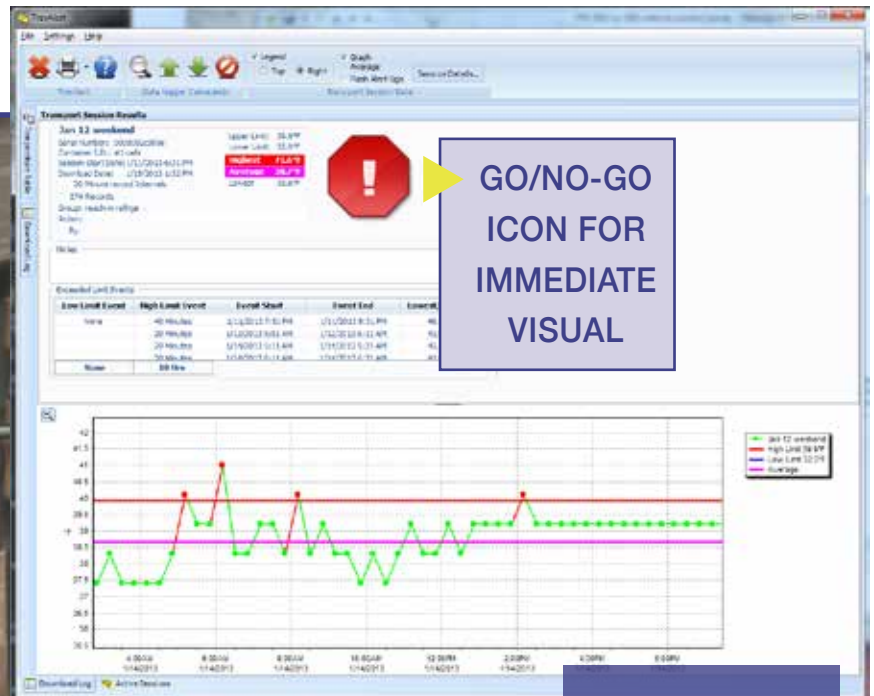

Dataloggers are commonly used for monitoring storage temperatures during and record temperatures of stationary refrigeration units or hot-holding cabinets, resistant.

▶ ALL READINGS FOR SESSION SHOWN IN GRAPH AND TABULAR FORMAT

IN-TRANSIT DATA LOGGING

GO/NO-GO
 ICON FOR
 IMMEDIATE
 VISUAL

TravAlerts Session Report

transportation and provide highly accurate data for use in the foodservice industry. They can also be used to monitor Our self-powered data loggers are time and temperature, PC interfacing devices that are splash, dirt and impact