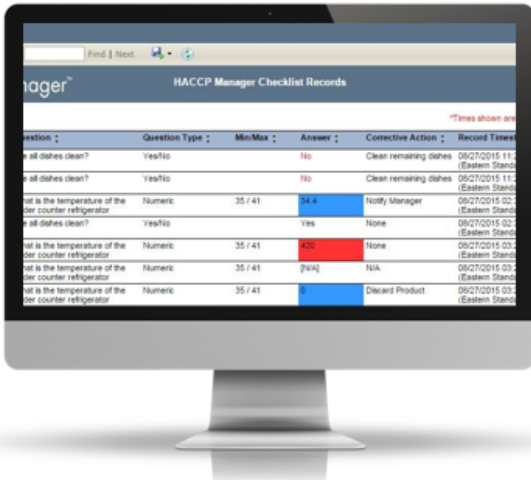

A more versatile HACCP Manager system, HACCP Manager Enterprise was from HACCP Manager Solo is that the Enterprise version allows a company of multiple reporting structures, typically including regions, districts, restaurants, etc, any location.

Two models of the Handheld are available, the 37200 and 37500 Wi-Fi. The main for communication.

▶ **MULTIPLE LOCATIONS' DATA AVAILABLE AND MANAGED FROM A SINGLE, REMOTE PLATFORM**

AUTOMATE HACCP PLANS FOR MULTIPLE LOCATIONS!

developed in order to allow users to network multiple locations within a single dashboard. The main functional difference any size and any number of locations to set up multiple levels (completely customizable) that can accommodate and dictate the specific user security permissions at each level. All data can be stored, reviewed and analyzed from